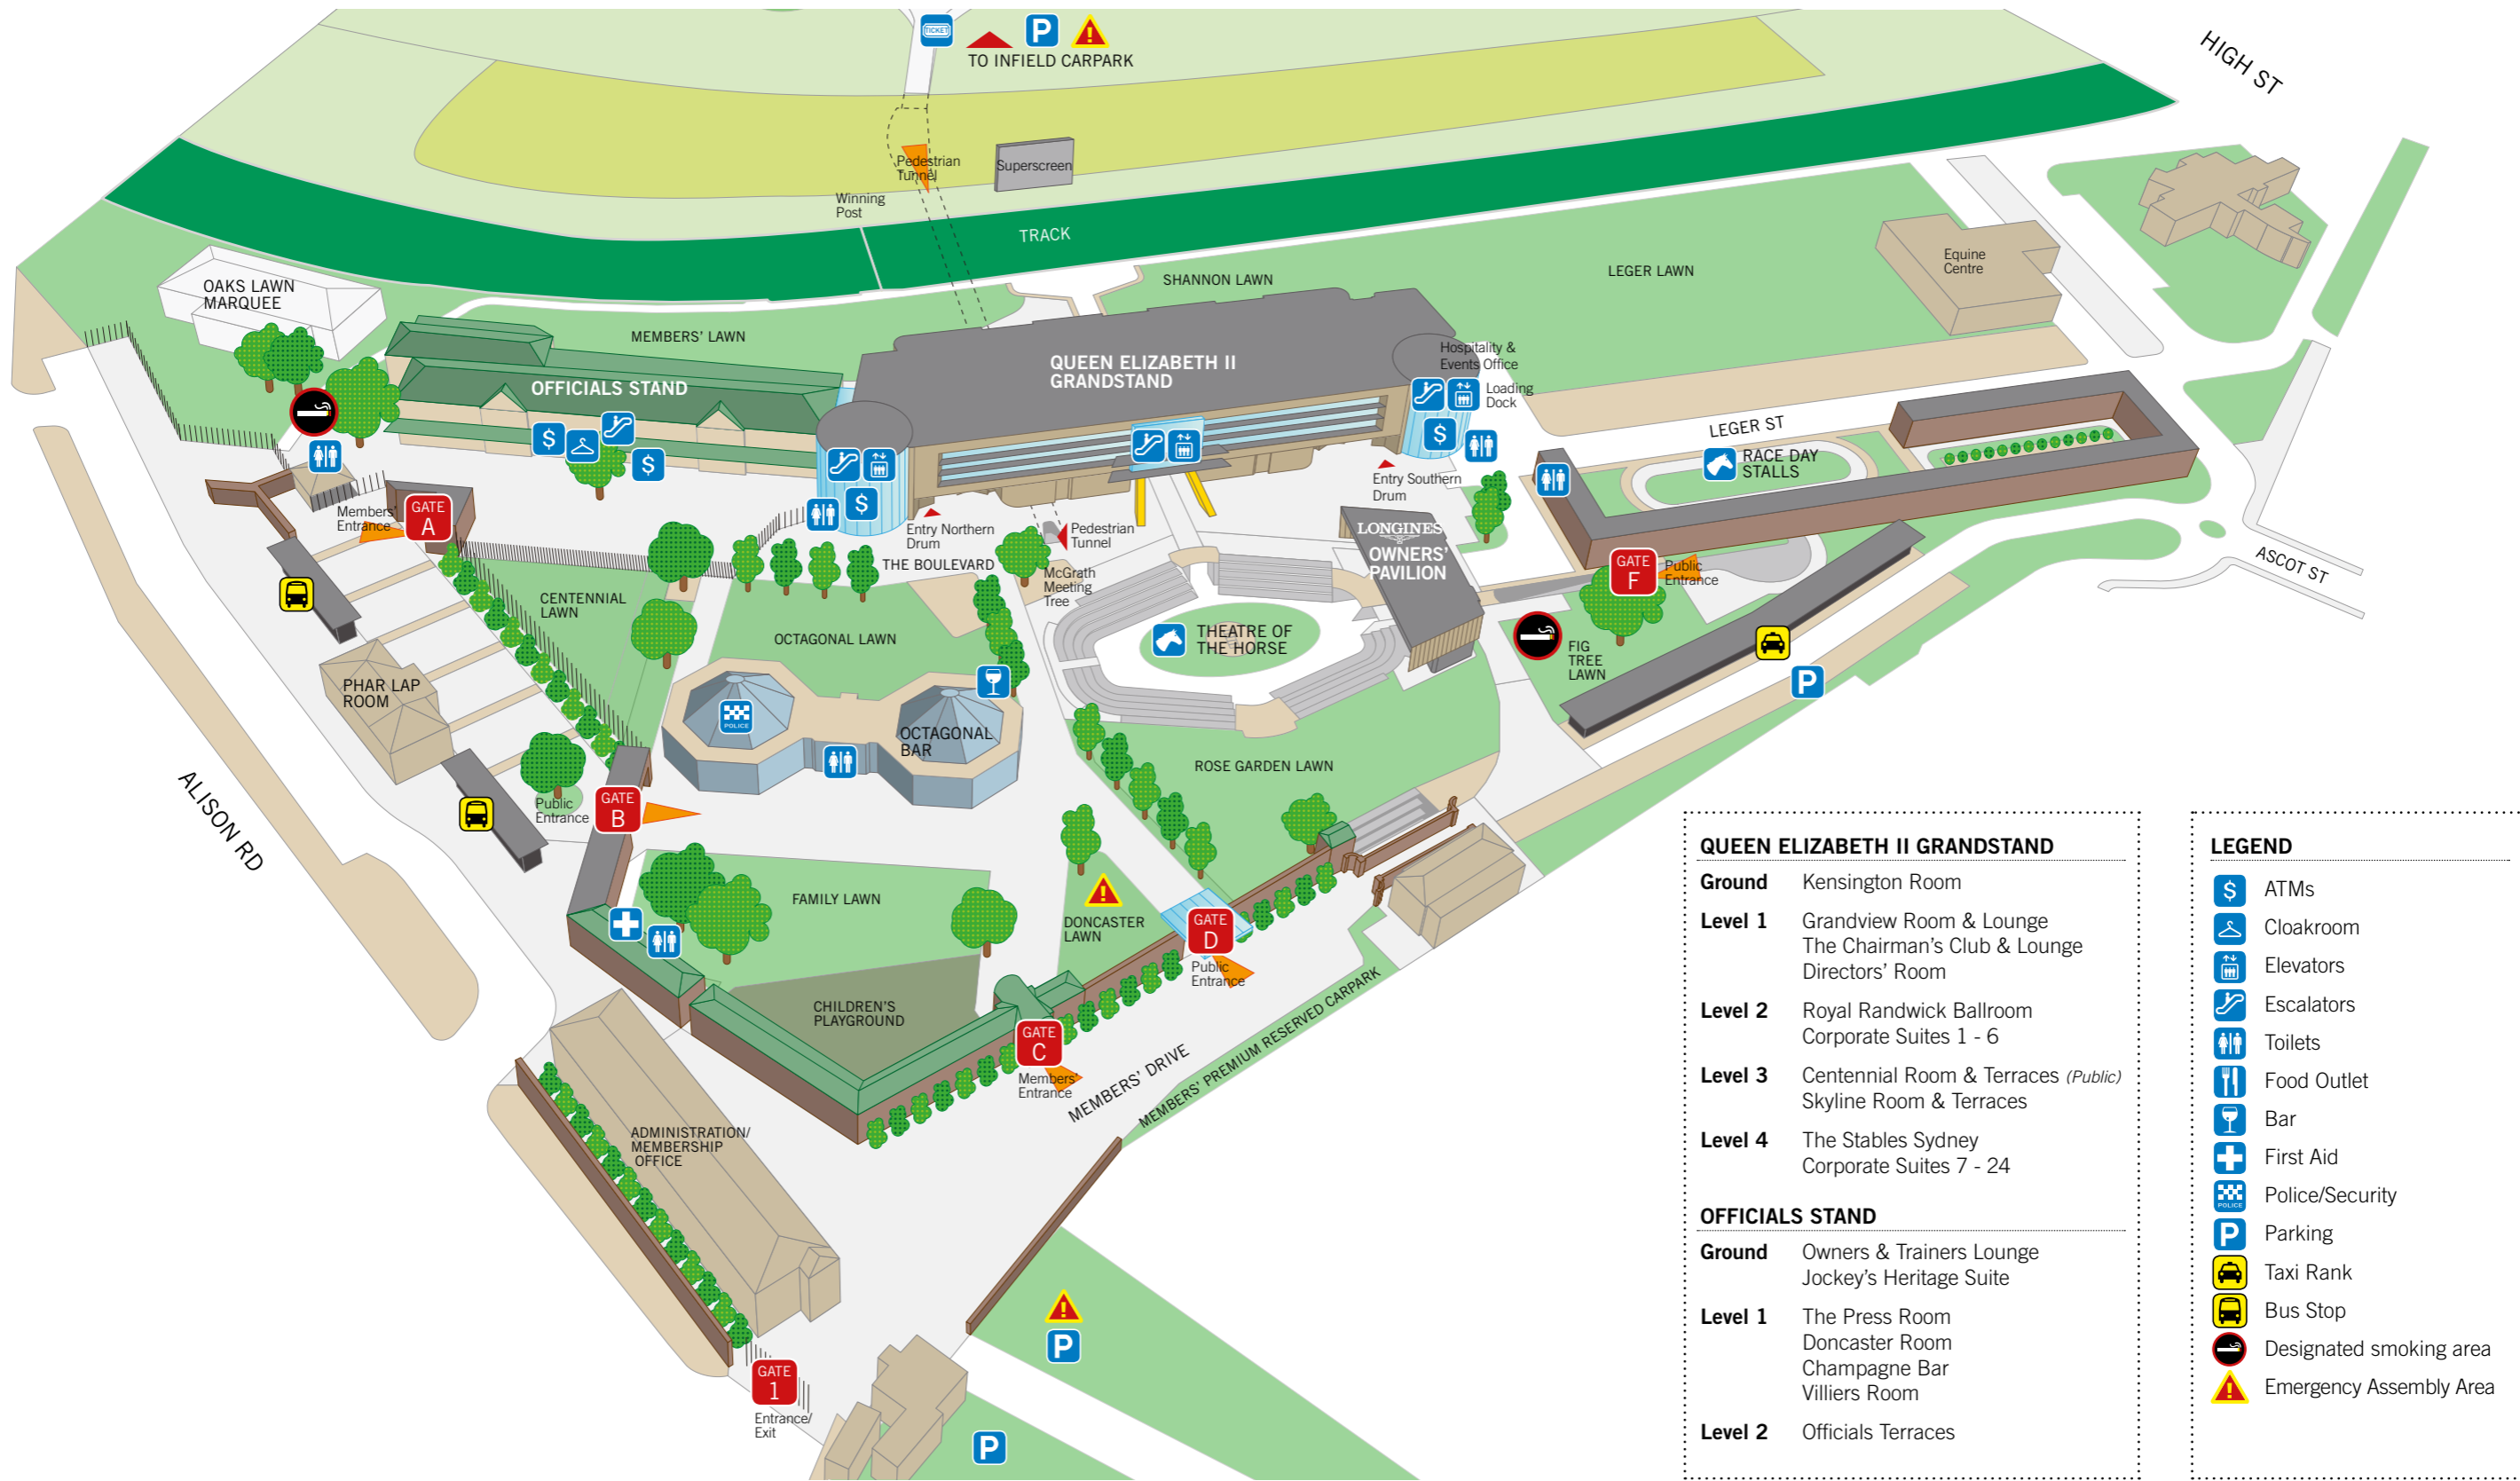

Royal Randwick Precinct

QUEEN ELIZABETH II GRANDSTAND	
Ground	Kensington Room
Level 1	Grandview Room & Lounge The Chairman's Club & Lounge Directors' Room
Level 2	Royal Randwick Ballroom Corporate Suites 1 - 6
Level 3	Centennial Room & Terraces (Public) Skyline Room & Terraces
Level 4	The Stables Sydney Corporate Suites 7 - 24
OFFICIALS STAND	
Ground	Owners & Trainers Lounge Jockey's Heritage Suite
Level 1	The Press Room Doncaster Room Champagne Bar Villiers Room
Level 2	Officials Terraces

LEGEND	
	ATMs
	Cloakroom
	Elevators
	Escalators
	Toilets
	Food Outlet
	Bar
	First Aid
	Police/Security
	Parking
	Taxi Rank
	Bus Stop
	Designated smoking area
	Emergency Assembly Area